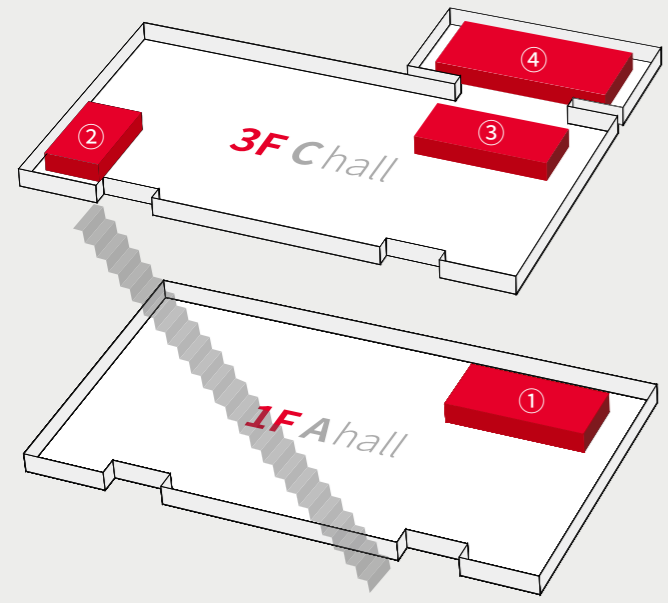

[전시구성안내]

1F- A Hall 코리아빌드

3F- C3 Hall 인테리어디자인관

3F- C1-2 Hall 호텔테이퍼

[기획관 ①] Ban Shigeru archi 展

[기획관 ②] 강남인테리어디자인 스트리트

[기획관 ③] 호텔 디자인 쇼룸 ME-WORLD

[컨퍼런스장 ④] DESIGN SUMMIT & HOTEL SUMMIT

C KOREA BUILD 인테리어디자인관

Grid of exhibition booths for KOREA BUILD including HEAR, AEBL, INKASA, and others.

HOTEL SUMMIT 컨퍼런스장

Grid of exhibition booths for HOTEL FAIR including HOUSE OF SEGMENT, ME-WORLD, and others.

A KOREA BUILD

Main exhibition grid for KOREA BUILD A Hall featuring POSCO INNOVILT, OLGODA, and various other booths.

Comprehensive list of exhibitors and booth numbers for all three halls (A, C, and Hotel Fair).